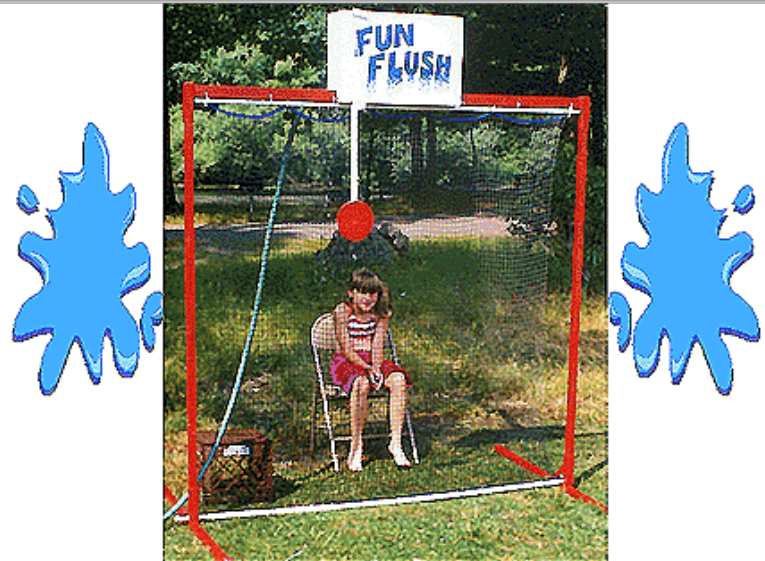

P.O. Box 742

Shawnee, OK 74802

Fun with Water!

Fun Flush

This safe alternative to a dunk tank will get the unlucky victim WET! When the thrower hits his or her target with the ball, 4 very large gallons of water POUR onto the victim. This crowd pleaser will be a hit. A constant source of water is required within 100 feet, and a concrete surface is recommended.

Specs:

6' Wide X 6' Long X 10' Tall

0- 110v outlet each capable of 20 amps

1- constant water source within 100 Feet

1- operator needed

200 people through per hour